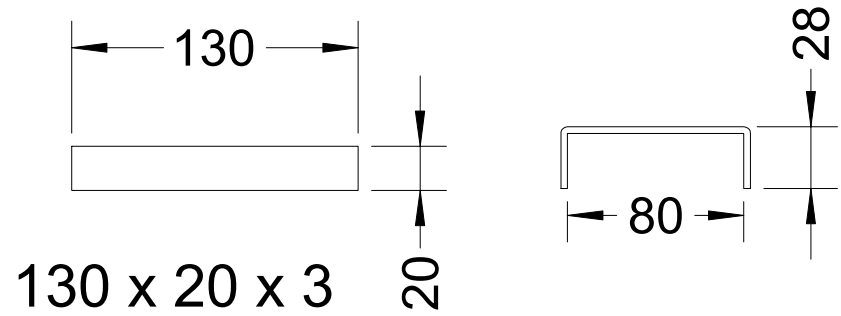

Ash Drawer Handle

Dwg. KG4.4.12.02

Model KG4 B
Version 1.2
13 Dec 2017

C Pemberton-Pigott